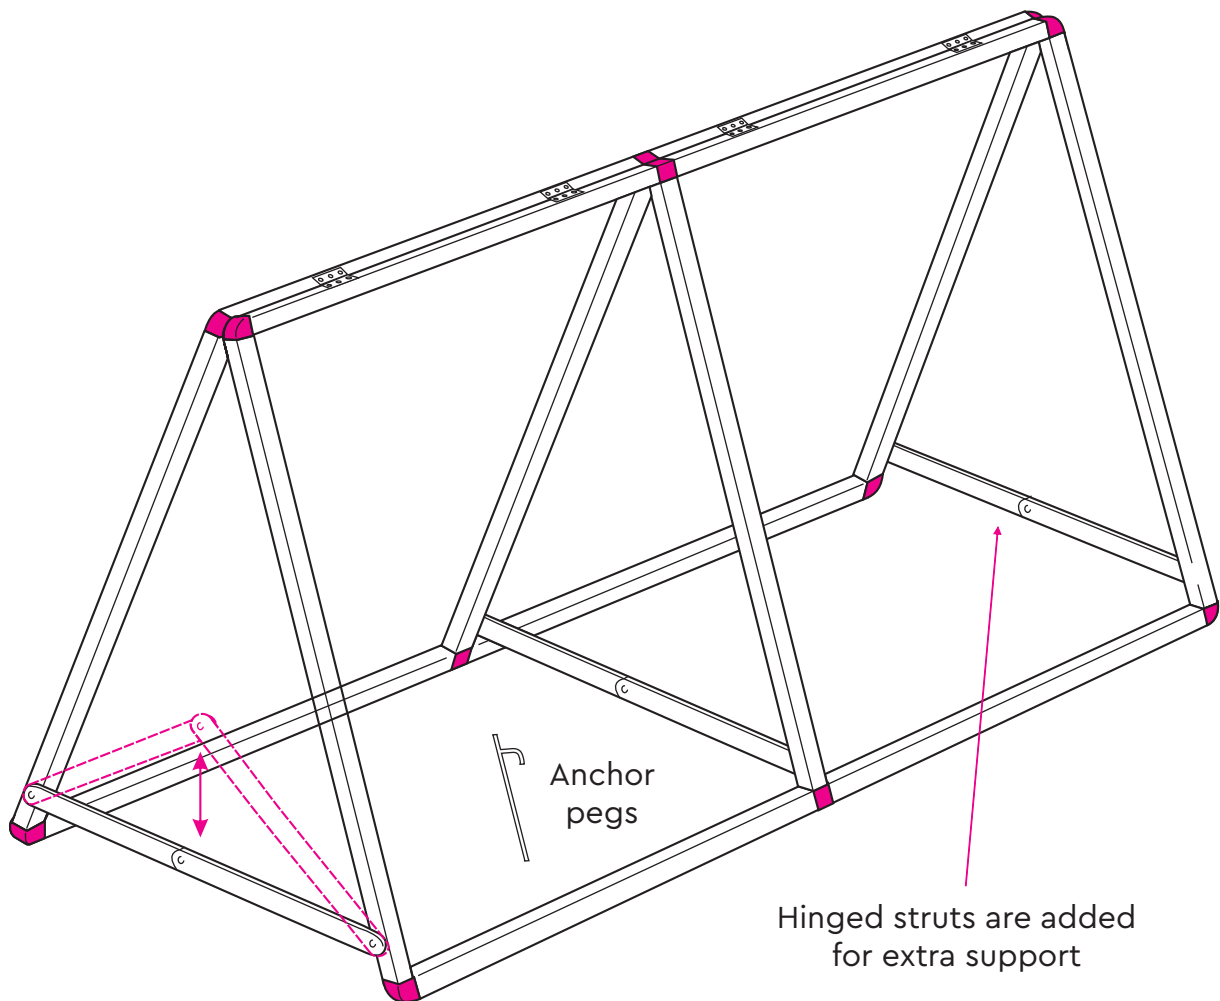

Banner Frames

Double-sided Frame

Bungee Loops

Provides 3" gap around banner to frame