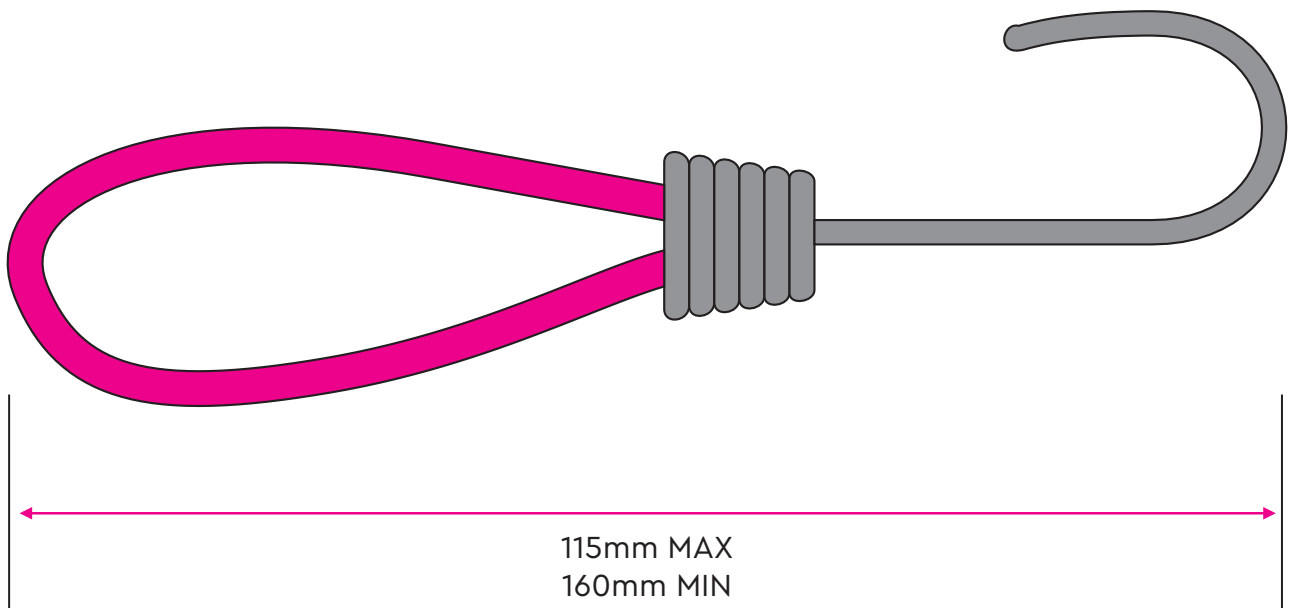

Banner Frames

Double-sided Frame

Bungee Loops

Provides 3" gap around banner to frame