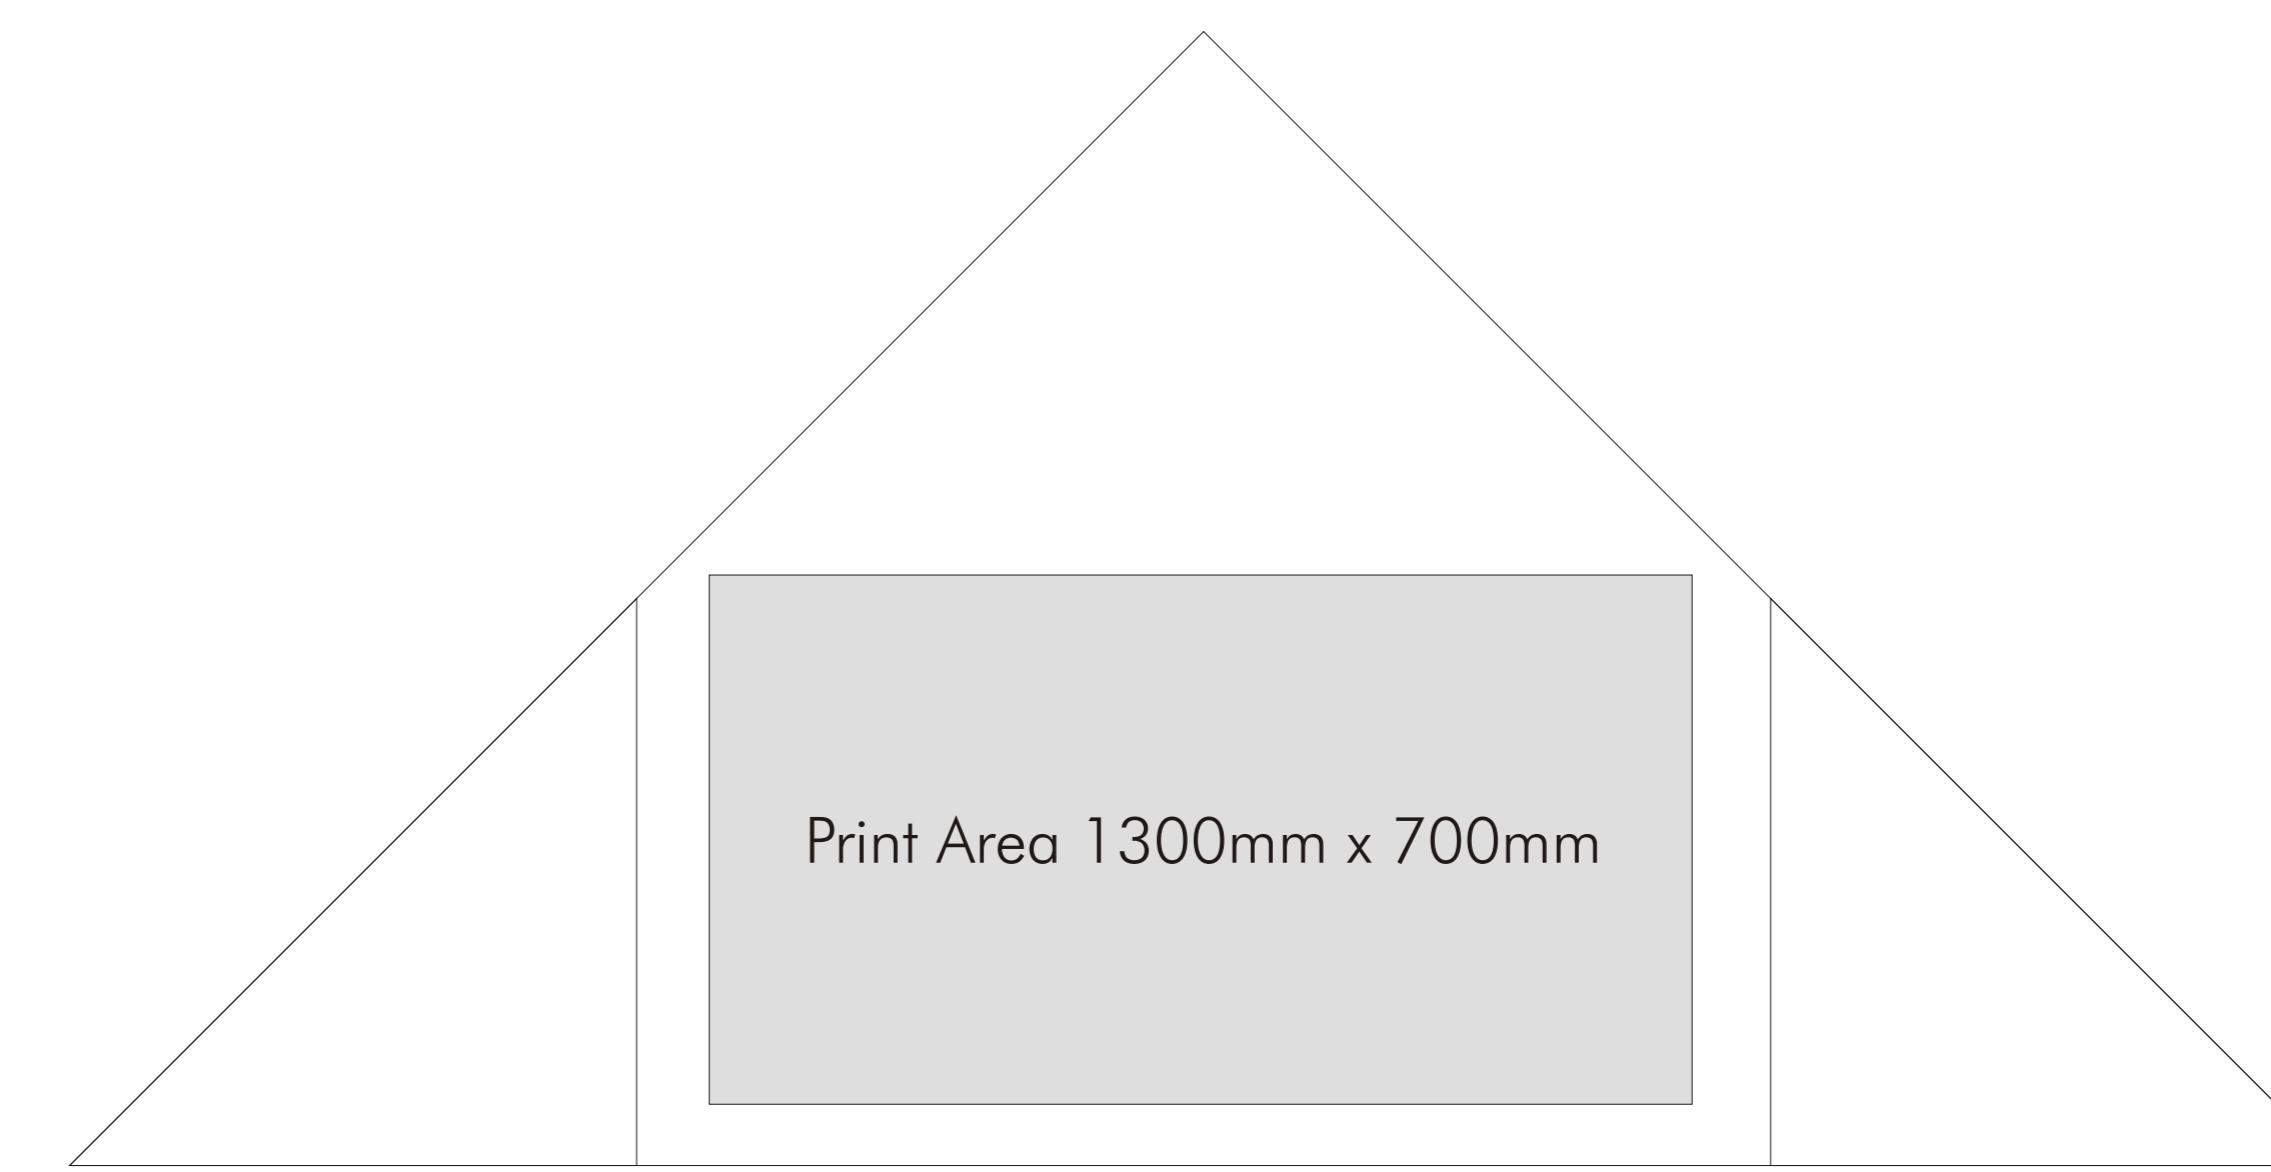

4.5m x 3m Pop Up Marquee Artwork Template & Visual

Face

Side

4.5m roof

3m Roof

4.5m Pelmet

3m Pelmet

4.5m Wall

3m Wall

10% size