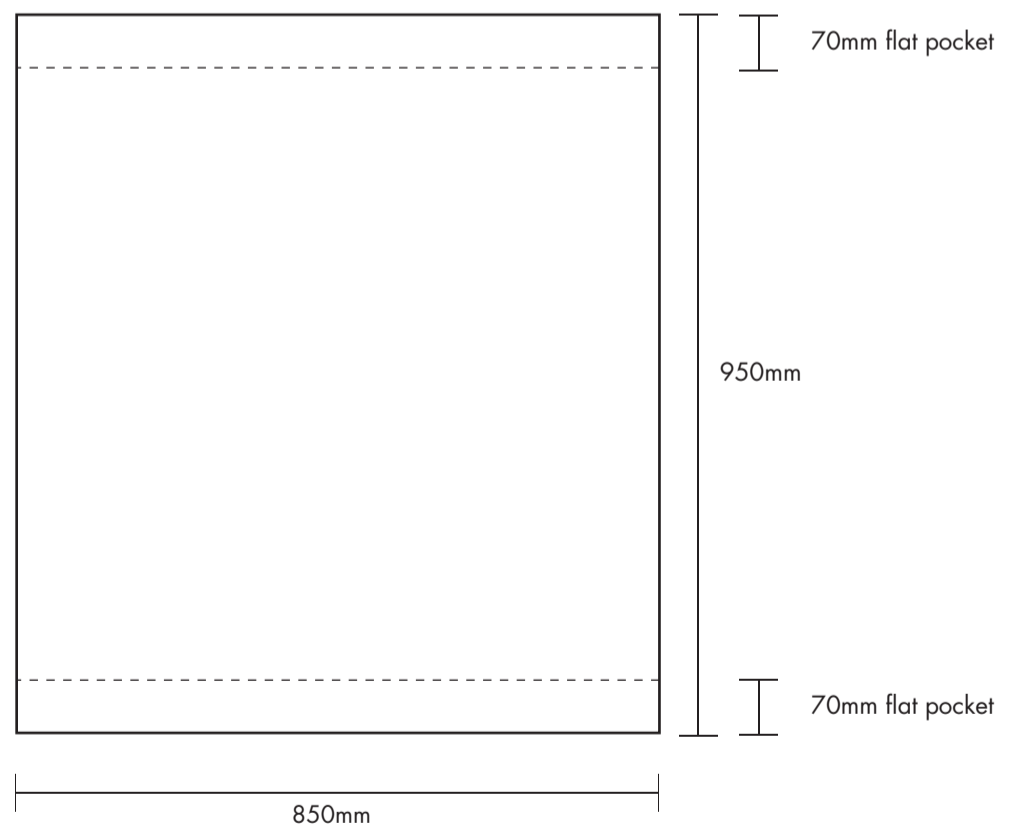

## 850mm Cafe Windbreak - Single Bar (1000mm Crossbar) (Template @10%)

## 850mm Cafe Windbreak - Double Bar (1000mm Crossbar) (Template @10%)

Please convert all colours to Pantone C where possible.  
Please add 30mm bleed to all sides when template is scaled to 100%.  
Keep text and logos at least 50mm inside the print area.