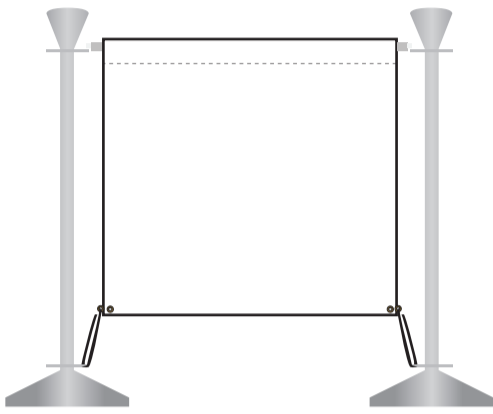

## 850mm Cafe Windbreak - Single Bar (1000mm Crossbar) (Template @10%)

## 850mm Cafe Windbreak - Double Bar (1000mm Crossbar) (Template @10%)

Please convert all colours to Pantone C where possible.  
Please add 30mm bleed to all sides when template is scaled to 100%.  
Keep text and logos at least 50mm inside the print area.