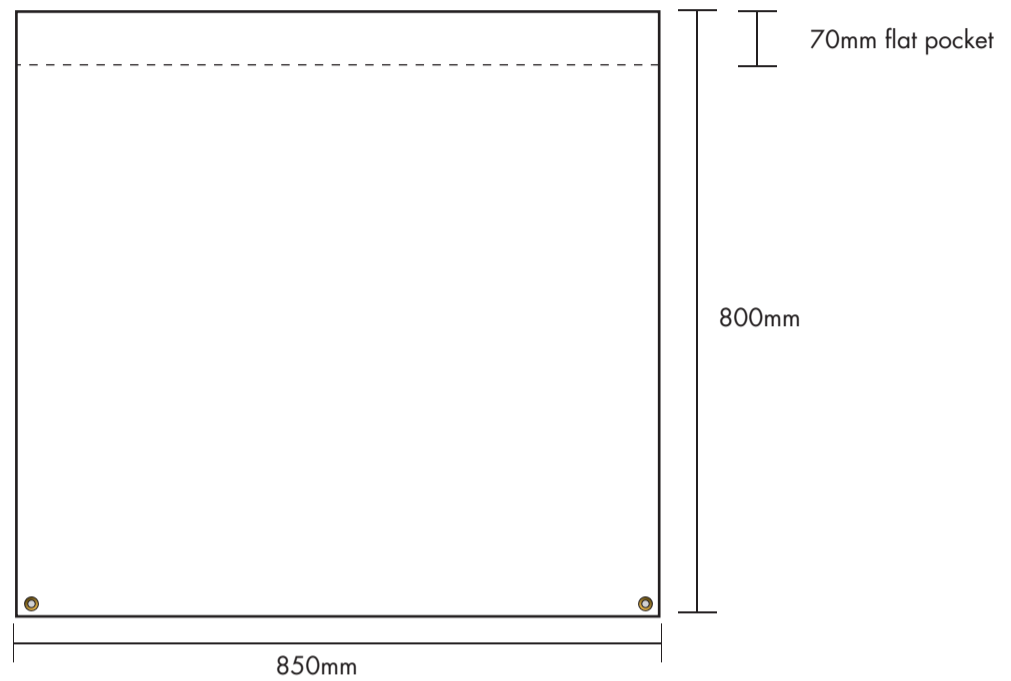

## 850mm Cafe Windbreak - Single Bar (1000mm Crossbar) (Template @10%)

## 850mm Cafe Windbreak - Double Bar (1000mm Crossbar) (Template @10%)

Please convert all colours to Pantone C where possible.  
Please add 30mm bleed to all sides when template is scaled to 100%.  
Keep text and logos at least 50mm inside the print area.