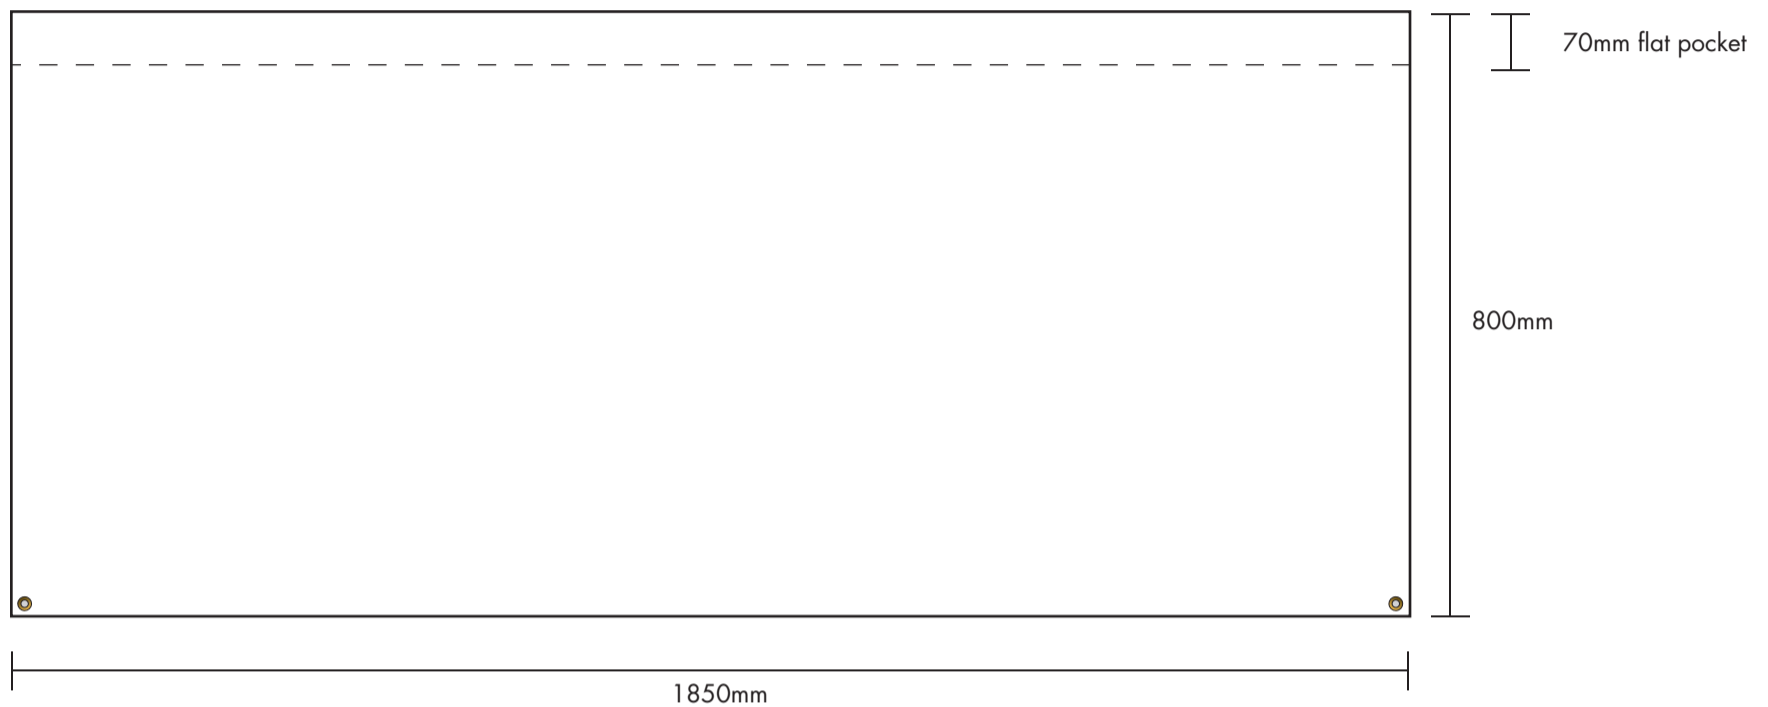

Cafe Windbreaks

1850mm Cafe Windbreak - Single Bar (Template @10%)

1850mm Cafe Windbreak - Double Bar (Template @10%)

Please convert all colours to Pantone C where possible.
Please add 30mm bleed to all sides when template is scaled to 100%.
Keep text and logos at least 50mm inside the print area.