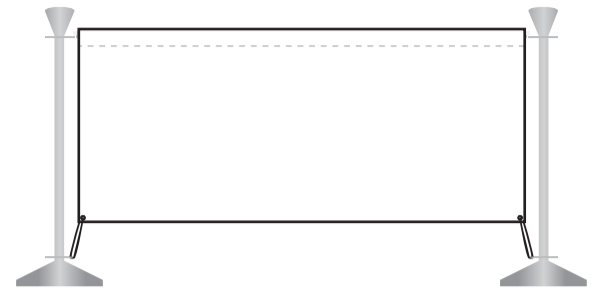

Cafe Windbreaks

1850mm Cafe Windbreak - Single Bar (Template @10%)

1850mm Cafe Windbreak - Double Bar (Template @10%)

Please convert all colours to Pantone C where possible.
Please add 30mm bleed to all sides when template is scaled to 100%.
Keep text and logos at least 50mm inside the print area.