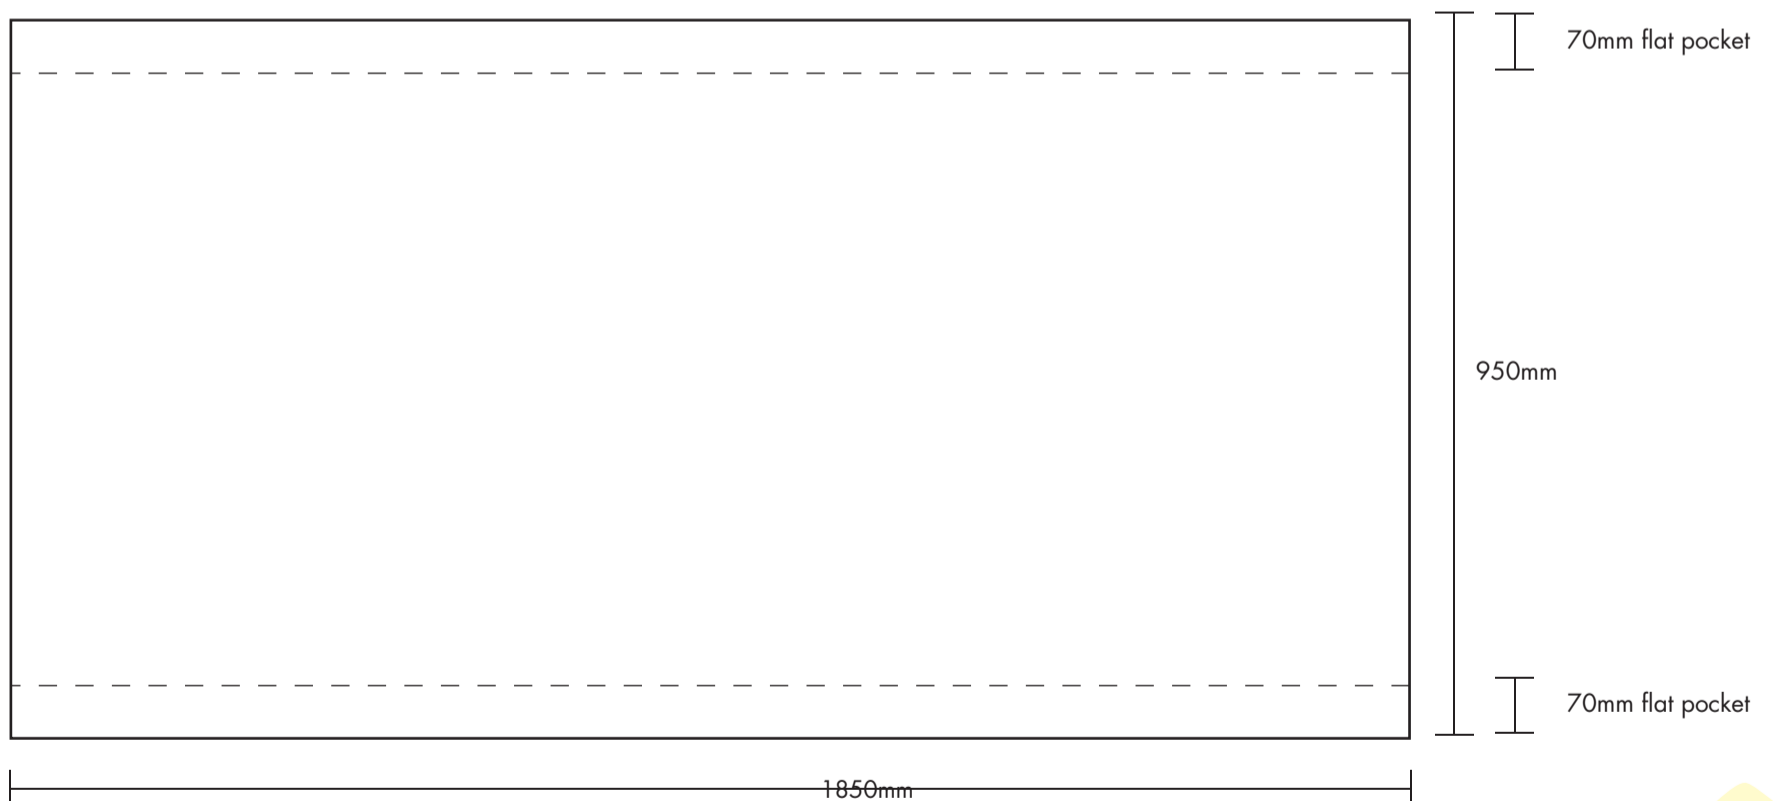

Cafe Windbreaks

1850mm Cafe Windbreak - Single Bar (Template @10%)

1850mm Cafe Windbreak - Double Bar (Template @10%)

Please convert all colours to Pantone C where possible.
Please add 30mm bleed to all sides when template is scaled to 100%.
Keep text and logos at least 50mm inside the print area.